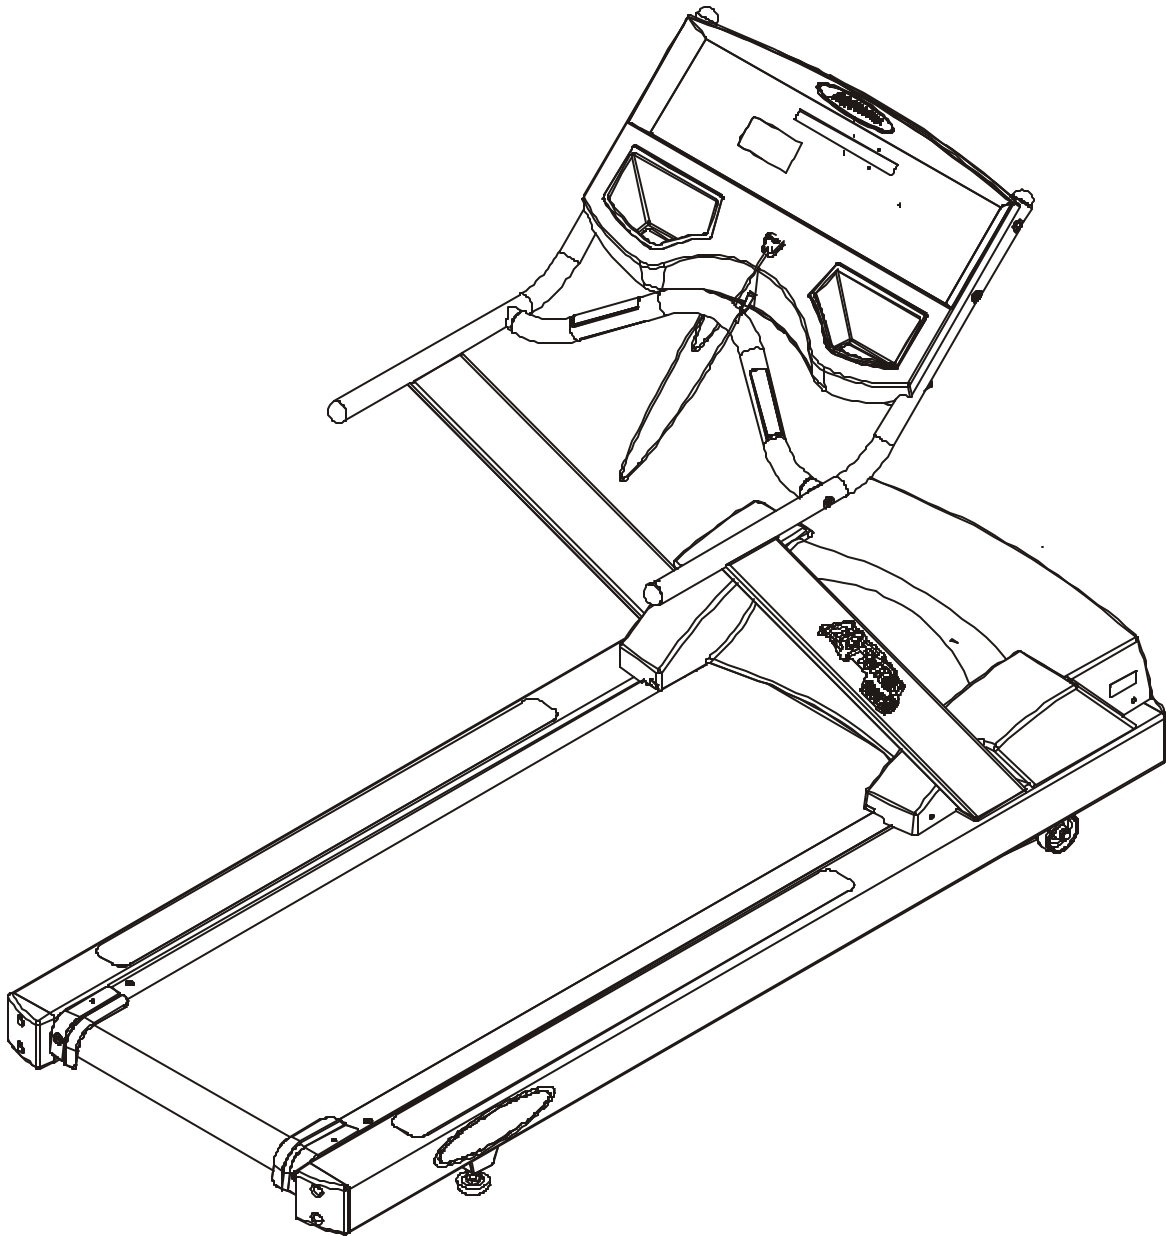

LifeFitness

Arctic Silver 91TW Treadmill

Customer Support Services
PARTS MANUAL rev. 06/13/05

ARCTIC SILVER 91TW
REFERENCES

91TW-0XXX-02
S/N WTF100000 and up

OPERATION MANUAL	M051-00K60-A028
SERVICE MANUAL	M051-00K60-A013
COAX CABLE	AK32-00020-0002
POWER EXT. CABLE	AK32-00078-0001
TOUCH UP PAINT: SPRAY CAN .5 OZ BOTTLE W/APPLICATOR .33 OZ PEN	0017-00008-0204 0017-00008-0205 0017-00008-0206
HARDWARE BAG	AK60-00162-0000

	Page
CONSOLE ASSEMBLY (PAGE 1 OF 3)	3
CONSOLE ASSEMBLY (PAGE 2 OF 3)	4
CONSOLE ASSEMBLY (PAGE 3 OF 3)	5
MOTOR COVER, LEVELER & END CAPS.....	6
ERGO BAR & UPRIGHT ASSEMBLY.....	7
ACCESSORY TRAYS.....	8
BELT, DECK & ROLLERS.....	9
LIFESPRINGS & ANTI-STATIC TINSEL.....	10
LIFT FRAME ASSEMBLY.....	11
LIFT MOTOR AND HOME SWITCH.....	12
DRIVE MOTOR ASSEMBLY.....	13
WAX MOTOR, BAG, NOZZLE & BRACKET.....	14
SENSORS.....	15
REAR ROLLER COVER GUARDS.....	16
DC CONTROLLER & ON/OFF SWITCH.....	17
LINE FILTER & LINE CORD.....	18
CABLES.....	19